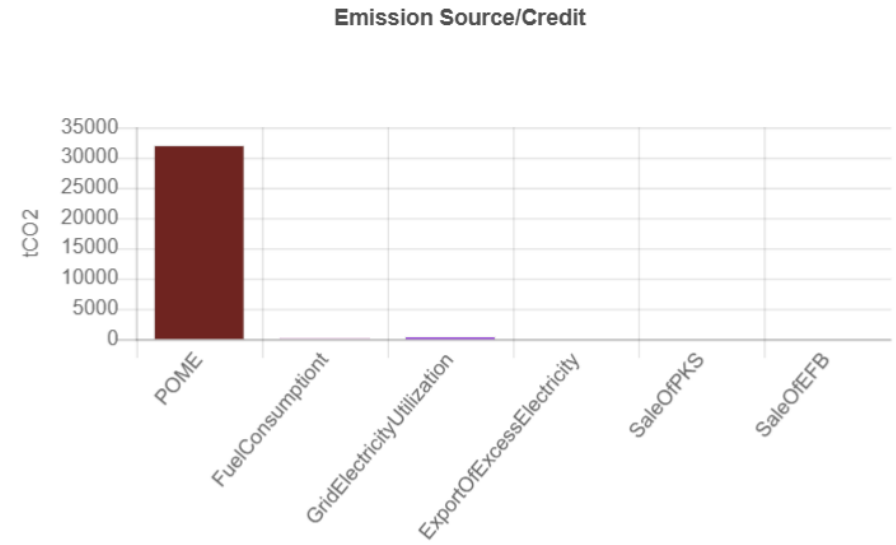

## Summary Emission

Product	tCOe2 / tProduct	Action
CPO	1.35	
PK	1.35	
PKO	0.00	
PKE	0.00	

Description	Unit	Value	Action
Oil palm planted on mineral soil	Ha	2967.06	
Oil palm planted area on peat	Ha	0.00	
Total oil palm planted area	Ha	2967.06	
Conservation area (Forested)	Ha	298.97	
Conservation area (Non-Forested)	Ha	0.00	
FFB Production per hectarage	t/ha	38.55	
OER	%	22.67	
KER	%	1.31	

## Mill Emissions and Credits

Description	tCO2	tCO2e/t FFB	Action
<b>Emission Sources</b>			
POME	32022.70	0.28	
Fuel Consumption	137.81	0.00	
Grid Electricity Utilisation	369.01	0.00	
<b>Credits</b>			
Export of Excess Electricity to Housing & Grid	0.00	0.00	
Sale of PKS	0.00	0.00	
Sale of EFB	0.00	0.00	
<b>Total</b>	<b>32529.52</b>	<b>0.28</b>	

Estate/Plantation field emissions and sinks

	Own			Group			3rd Party			
Description	tCO2e	tCO2e/ha	tCO2e/t FFB	tCO2e	tCO2e/ha	tCO2e/t FFB	tCO2e	tCO2e/ha	tCO2e/t FFB	Total
<b>Emission Source</b>										
Land Conversion	29191.70	9.84	0.73	0.00	0.00	0.00	0.00	0.00	0.00	29191.70
CO2 Emissions from Fertiliser	928.72	0.31	0.02	0.00	0.00	0.00	0.00	0.00	0.00	928.72
N2O Emissions from Peat	0.00	0.00	0.00	0.00	0.00	0.00	0.00	0.00	0.00	0.00
N2O Emissions from Fertiliser	0.00	0.00	0.00	0.00	0.00	0.00	0.00	0.00	0.00	0.00
Fuel Consumption	564.67	0.19	0.01	0.00	0.00	0.00	0.00	0.00	0.00	564.67
Peat Oxidation	0.00	0.00	0.00	0.00	0.00	0.00	0.00	0.00	0.00	0.00
<b>Sinks</b>										
Crop Sequestration	-27577.18	-9.29	-0.69	0.00	0.00	0.00	0.00	0.00	0.00	-27577.18
Sequestration in Conservation Area	-1644.34	-0.55	-0.04	0.00	0.00	0.00	0.00	0.00	0.00	-1644.34
<b>Total</b>	<b>1463.57</b>	<b>0.49</b>	<b>0.04</b>	<b>0.00</b>	<b>0.00</b>	<b>0.00</b>	<b>2979.04</b>	<b>0.00</b>	<b>0.00</b>	<b>4442.61</b>