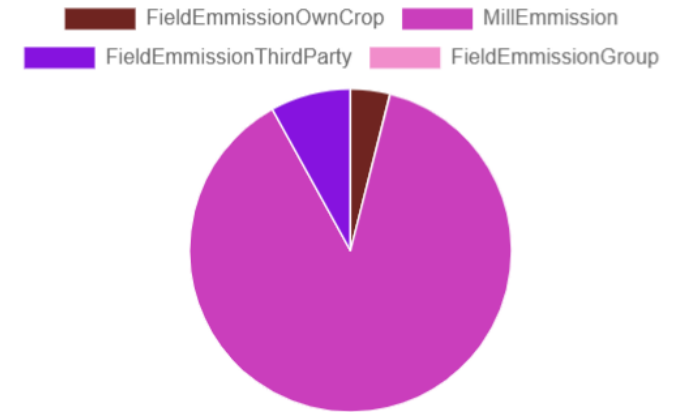

## Summary Emission

Product	tCOe2 / tProduct	Action
CPO	1.35	
PK	1.35	
PKO	0.00	
PKE	0.00	

Description	Unit	Value	Action
Oil palm planted on mineral soil	Ha	2967.06	
Oil palm planted area on peat	Ha	0.00	
Total oil palm planted area	Ha	2967.06	
Conservation area (Forested)	Ha	298.97	
Conservation area (Non-Forested)	Ha	0.00	
FFB Production per hectarage	t/ha	38.55	
OER	%	22.67	
KER	%	1.31	