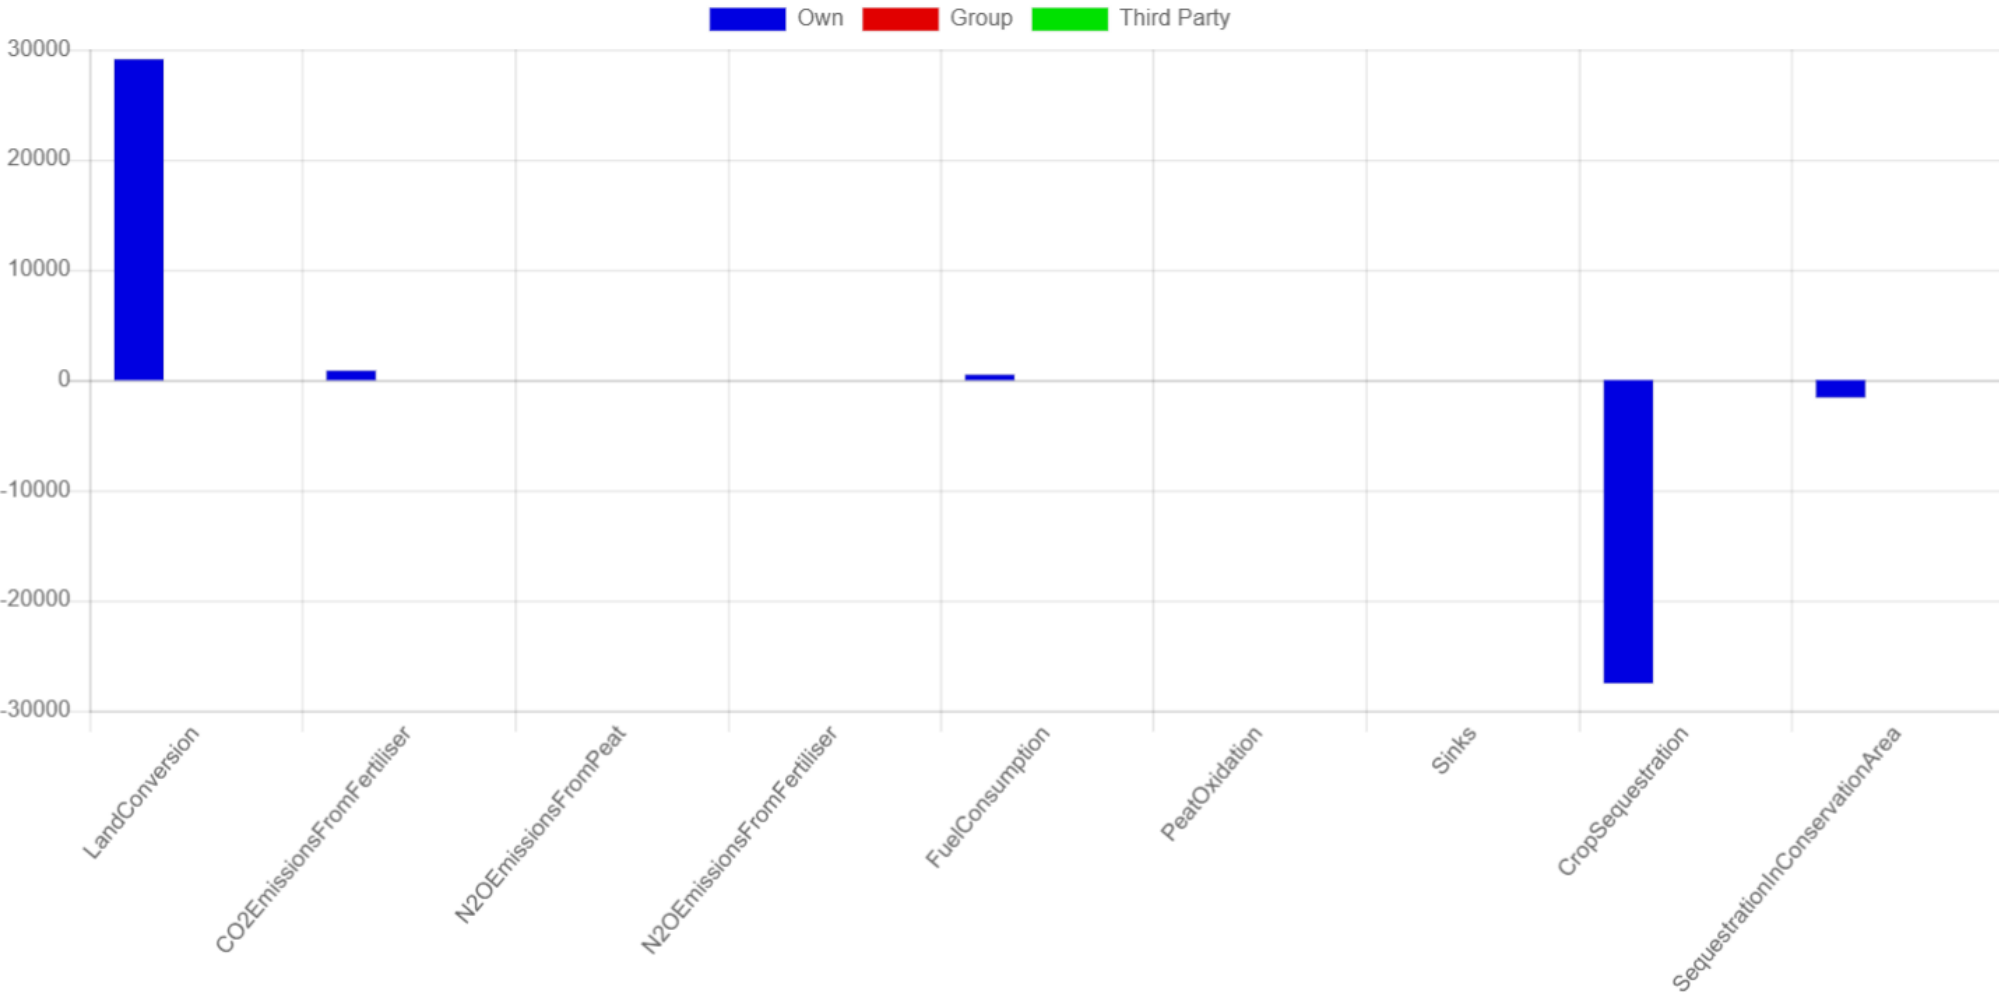

## Summary Emission

Product	tCOe2 / tProduct	Action
CPO	1.35	
PK	1.35	
PKO	0.00	
PKE	0.00	

Description	Unit	Value	Action
Oil palm planted on mineral soil	Ha	2967.06	
Oil palm planted area on peat	Ha	0.00	
Total oil palm planted area	Ha	2967.06	
Conservation area (Forested)	Ha	298.97	
Conservation area (Non-Forested)	Ha	0.00	
FFB Production per hectarage	t/ha	38.55	
OER	%	22.67	
KER	%	1.31	

## Mill Emissions and Credits

Description	tCO2	tCO2e/t FFB	Action
<b>Emission Sources</b>			
POME	32022.70	0.28	
Fuel Consumption	137.81	0.00	
Grid Electricity Utilisation	369.01	0.00	
<b>Credits</b>			
Export of Excess Electricity to Housing & Grid	0.00	0.00	
Sale of PKS	0.00	0.00	
Sale of EFB	0.00	0.00	
<b>Total</b>	<b>32529.52</b>	<b>0.28</b>	

Estate/Plantation field emissions and sinks

	Own			Group			3rd Party			
Description	tCO2e	tCO2e/ha	tCO2e/t FFB	tCO2e	tCO2e/ha	tCO2e/t FFB	tCO2e	tCO2e/ha	tCO2e/t FFB	Total
<b>Emission Source</b>										
Land Conversion	29191.70	9.84	0.73	0.00	0.00	0.00	0.00	0.00	0.00	29191.70
CO2 Emissions from Fertiliser	928.72	0.31	0.02	0.00	0.00	0.00	0.00	0.00	0.00	928.72
N2O Emissions from Peat	0.00	0.00	0.00	0.00	0.00	0.00	0.00	0.00	0.00	0.00
N2O Emissions from Fertiliser	0.00	0.00	0.00	0.00	0.00	0.00	0.00	0.00	0.00	0.00
Fuel Consumption	564.67	0.19	0.01	0.00	0.00	0.00	0.00	0.00	0.00	564.67
Peat Oxidation	0.00	0.00	0.00	0.00	0.00	0.00	0.00	0.00	0.00	0.00
<b>Sinks</b>										
Crop Sequestration	-27577.18	-9.29	-0.69	0.00	0.00	0.00	0.00	0.00	0.00	-27577.18
Sequestration in Conservation Area	-1644.34	-0.55	-0.04	0.00	0.00	0.00	0.00	0.00	0.00	-1644.34
<b>Total</b>	<b>1463.57</b>	<b>0.49</b>	<b>0.04</b>	<b>0.00</b>	<b>0.00</b>	<b>0.00</b>	<b>2979.04</b>	<b>0.00</b>	<b>0.00</b>	<b>4442.61</b>

## Emissions from Palm Kernel Crusher

Emission Source	tCO2e
PK from own mill	0.00
PK from other sources	0.00
Fuel Consumption	0.00
Total Crusher Emissions	0.00